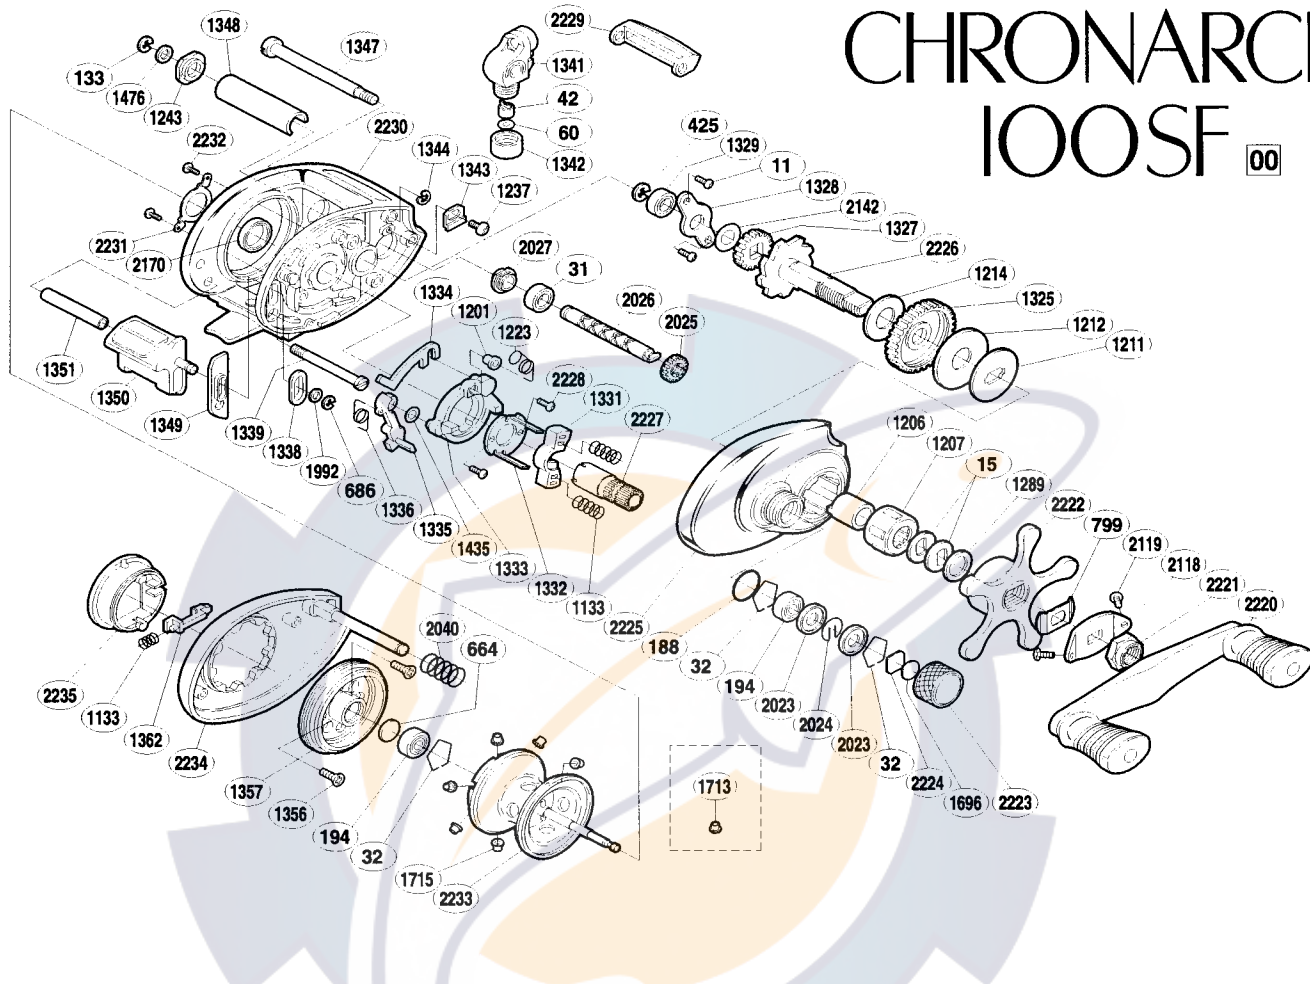

CHRONARCH[®] 100SF 00

Part No.	Description
BNT0011	Drive Shaft Retainer Screw
BNT0015	Drag Spring Washer
BNT0031	Ball Bearing
BNT0032	Bearing Retainer
BNT0042	Line Guide Pawl
BNT0060	Spacer (optional)
BNT0133	Worm Shaft Retainer
BNT0188	iOi Ring
BNT0194	Ball Bearing
BNT0425	iEi Lock
BNT0664	Spacer (B)
BNT0686	iEi Lock
BNT0799	Friction Washer
BNT1133	Yoke / Turnkey Pawl Spring
BNT1201	Retractor Spring Collar
BNT1206	Roller Clutch Inner Tube
BNT1207	Roller Clutch Bearing
BNT1211	Key Washer
BNT1212	Drag Washer (C)
BNT1214	Drag Washer (A)
BNT1223	Retractor Spring
BNT1237	Worm Bearing (A) Retainer Screw
BNT1243	Worm Bushing (B)
BNT1289	Star Drag Spacer
BNT1325	Drive Gear
BNT1327	Idle Gear
BNT1328	Drive Shaft Retainer

Part No.	Description
BNT2024	Spool Shaft Clip
BNT2025	Idle Gear (C)
BNT2026	Worm Shaft
BNT2027	Worm Bushing (A)
BNT2040	Left Side Plate Spring
BNT2118	Handle Nut Plate
BNT2119	Nut Plate Screw
BNT2142	Idle Gear (A) Spacer
BNT2170	Ball Bearing
BNT2220	Handle Assembly
BNT2221	Handle Nut
BNT2222	Star Drag
BNT2223	Cast Control Cap
BNT2224	Spool Tension Spacer (A)
BNT2225	Right Side Plate
BNT2226	Drive Shaft
BNT2227	Pinion Gear
BNT2228	Clutch Cam Screw
BNT2229	Level Wind Protector
BNT2230	One-Piece Frame
BNT2231	Bearing Retainer
BNT2232	Bearing Retainer Screw
BNT2233	Spool Assembly
BNT2234	Left Side Plate
BNT2235	Turnkey Dial
BNT1317	Brake Collar-red (6 pieces)
BNT1713	Brake Collar-green (single)
BNT1309	Brake Collar-green (6 pieces)